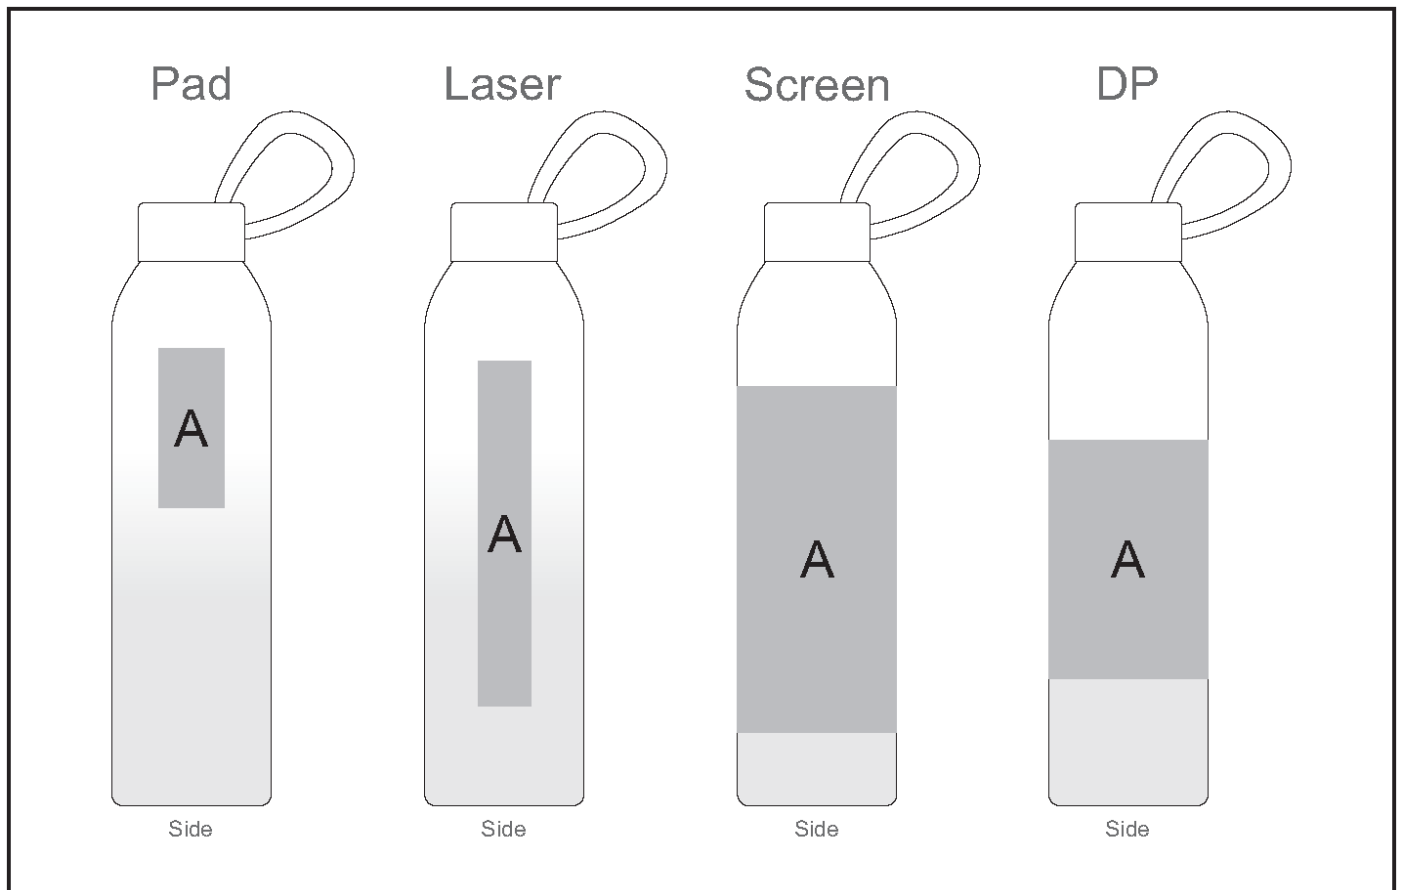

IDEA-54003

Island Aluminium Water Bottle - 650ml

Need to know:

- - Includes 1-Colour, 1-Position Screen Wrap (setup fee applies)
- NB: Inclusive Branding is NOT applicable to Items marked as Reduced to Clear.
- Laser colour - White

Branding Options:

Position A

1. Pad Printing (PB)
4 Colours
Size: 25mm wide x 60mm high

2. Screen Wrap (SW)
1 Colour
Size: 190mm wide x 130mm high

3. Laser Engraving (LB)
N/A
Size: 20mm wide x 130mm high

4. Digital Print Drinkware (DP-C)
Full Colour
Size: 100mm wide x 70mm high

5. Digital Print Drinkware (DP-D)
Full Colour
Size: 208mm wide x 90mm high